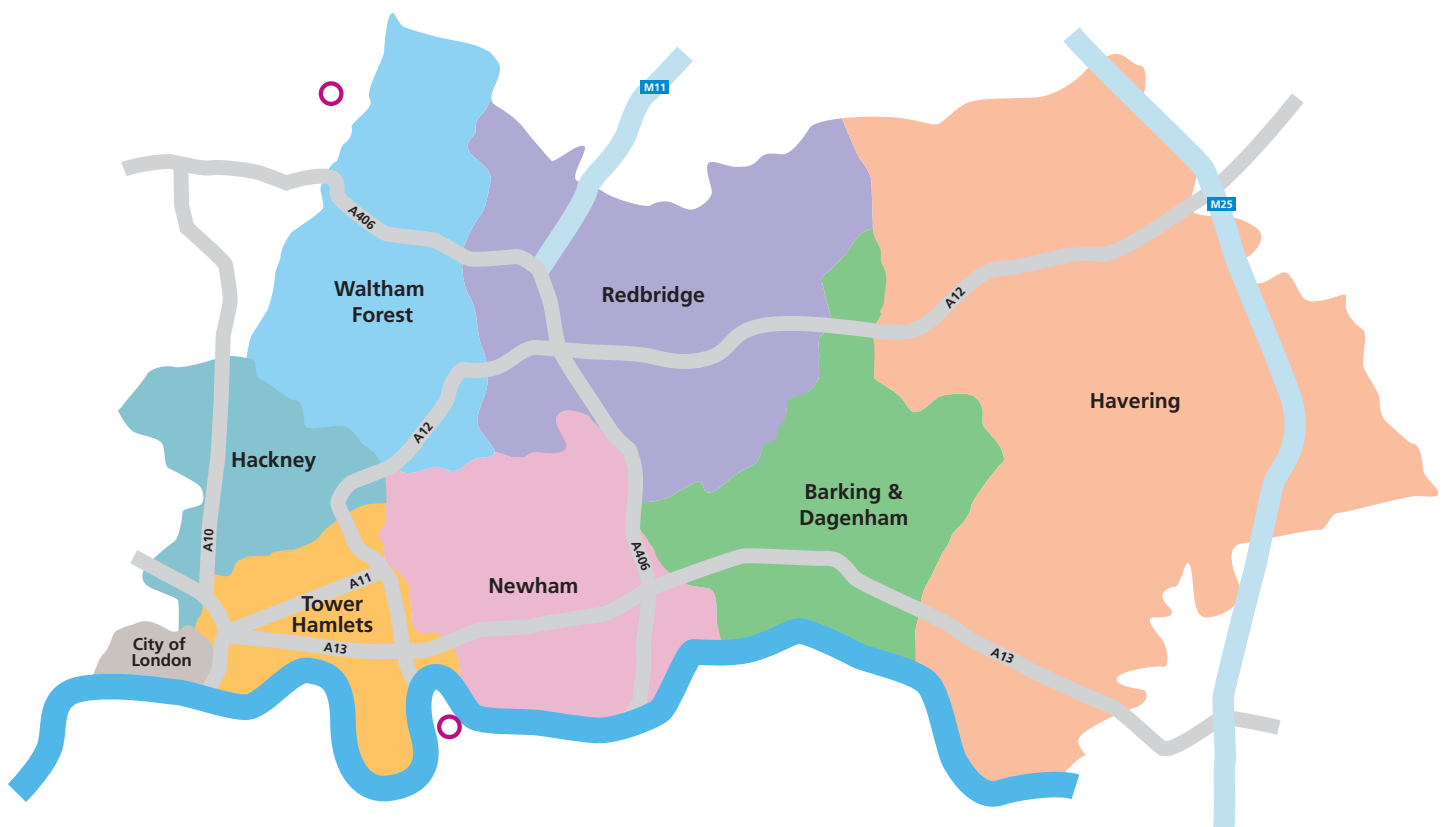

This interactive map shows:

○ **National testing centres:** Please follow the link on each site

For details of **local testing centres**, please follow the link on each borough to be taken to the relevant council website for details of opening times; how to travel; how to book etc. Please remember that your closest testing centre may be in a neighbouring borough.

ALL Drive through testing sites: Appointment required.

Greenwich: TFL Car Park, Edmund Halley Way, Greenwich Peninsula, London. SE10 0PH

Ebbsfleet: International Station Car Park D. International Way, Northfleet, Gravesend DA10 1EB

Welwyn Garden City (Tesco Plus (HQ)): Shire Park Car Park (Car Park 2 Off, Kestrel Way, Welwyn Garden City AL7 1GA

South West London (Twickenham): 3 Whitton Dene, Road, Twickenham, Hounslow TW3 2JS

Stansted (Stansted Airport): Long Stay Car Park Jet Park, Round Coppice Rd, Stansted CM24 1RY

Gatwick (Gatwick Airport): Gatwick Airport Summer Special North Terminal Long Stay Car Park, Gatwick RH6 0PJ

Heathrow Airport (Car Park E2): Heathrow Airport Car Park E2, Eastern Perimeter Rd, Hounslow TW6 2SQ